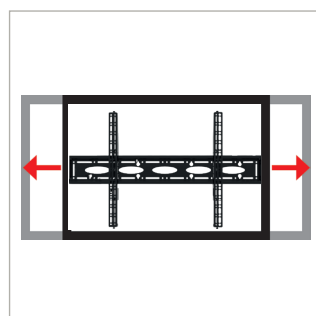

FOR
 SCREENS UP
 TO 200KG

BT9903

XL HEAVY DUTY UNIVERSAL FLAT SCREEN WALL MOUNT

Designed to mount the largest screens on the market, the heavy duty BT9903 is capable of supporting weights of 200kg when wall mounted. It is ideal for heavy touchscreens over 65" with the universal interface accommodating screens with mounting patterns up to 1000mm x 600mm. With keyhole fixings on the wall plate and a hook-on mounting system, the BT9903 is designed for an easy installation and features height adjustment screws which allow the screen to be levelled once mounted.

SPECIFICATION

Recommended screen size	65" up to 120"
Max load	200kg*
VESA® & non-VESA fixings	up to 1000 x 600mm
Distance from wall	35mm

*Weight limited to 130kg when ceiling mounted across two poles

FEATURES

- Designed to mount extra-large screens 65" and over
- Low profile design mounts screen close to the wall
- Lateral adjustment of screen once mounted
- Adjustment screws allow screen to be levelled once mounted
- Safety screws included to prevent removal of screen
- Compatible with B-Tech's System 2 pole mounting system
- Simple 'hook-on' installation with all mounting hardware included

Ultra-Slim design mounts screen only 35mm from the wall

Post installation screen alignment

Adjustment screws allow screen to be levelled once mounted

Compatible with B-Tech's collar and pole system for pole mounting heavy duty screens