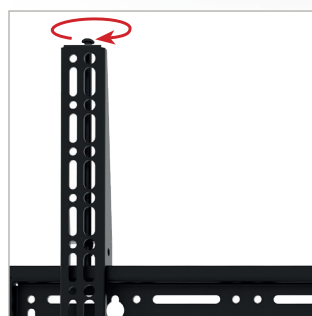

FOR
 SCREENS UP
 TO 200KG

BT9903

XL HEAVY DUTY UNIVERSAL FLAT SCREEN WALL MOUNT

Designed to mount the largest screens on the market, the heavy duty BT9903 is capable of supporting weights of 200kg when wall mounted. It is ideal for heavy touchscreens over 65" with the universal interface accommodating screens with mounting patterns up to 1000mm x 600mm. With keyhole fixings on the wall plate and a hook-on mounting system, the BT9903 is designed for an easy installation and features height adjustment screws which allow the screen to be levelled once mounted.

SPECIFICATION

Recommended screen size	65" up to 120"
Max load	200kg*
VESA® & non-VESA fixings	up to 1000 x 600mm
Distance from wall	35mm

*Weight limited to 130kg when ceiling mounted across two poles

FEATURES

- Designed to mount extra-large screens 65" and over
- Low profile design mounts screen close to the wall
- Lateral adjustment of screen once mounted
- Adjustment screws allow screen to be levelled once mounted
- Safety screws included to prevent removal of screen
- Compatible with B-Tech's System 2 pole mounting system
- Simple 'hook-on' installation with all mounting hardware included

Ultra-Slim design mounts screen only 35mm from the wall

Post installation screen alignment

Adjustment screws allow screen to be levelled once mounted

Compatible with B-Tech's collar and pole system for pole mounting heavy duty screens