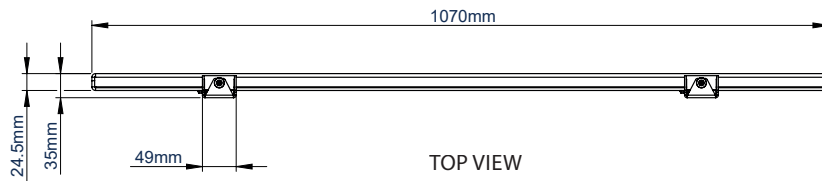

TOP VIEW

PACKING INFORMATION

COLOUR:	ORDER REF:	EAN CODE:	MASTER CARTON QTY:	MASTER CARTON WEIGHT:	MASTER CARTON CUBE:
Black	BT9903/B V2	5019318759079	1	9kg	0.018cbm