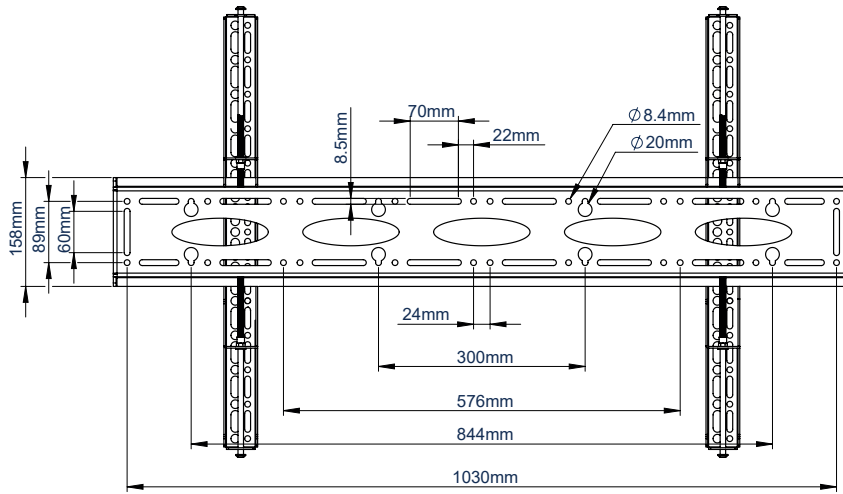

REAR VIEW

PACKING INFORMATION

COLOUR:	ORDER REF:	EAN CODE:	MASTER CARTON QTY:	MASTER CARTON WEIGHT:	MASTER CARTON CUBE:
Black	BT9903/B V2	5019318759079	1	9kg	0.018cbm

ACCESSORIES AND RELATED PRODUCTS