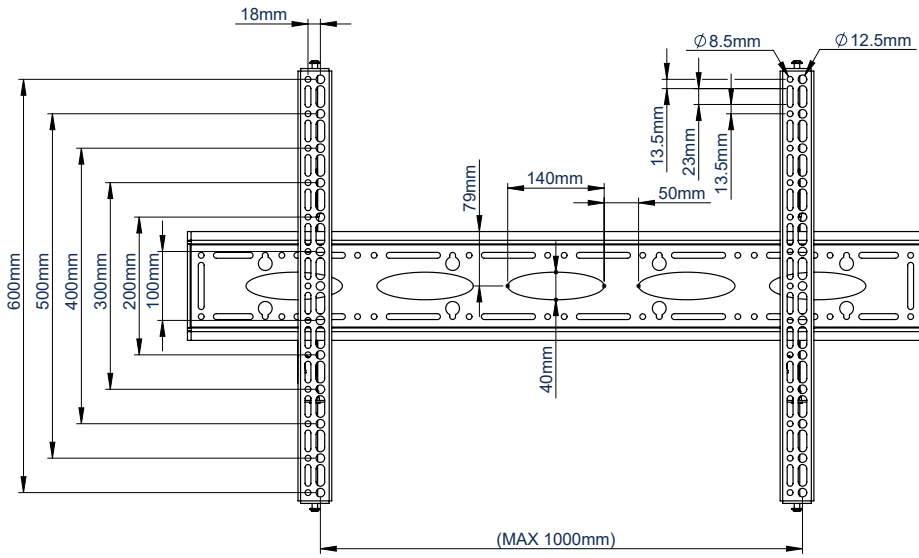

FRONT VIEW

PACKING INFORMATION

COLOUR:	ORDER REF:	EAN CODE:	MASTER CARTON QTY:	MASTER CARTON WEIGHT:	MASTER CARTON CUBE:
Black	BT9903/B V2	5019318759079	1	9kg	0.018cbm

ACCESSORIES AND RELATED PRODUCTS